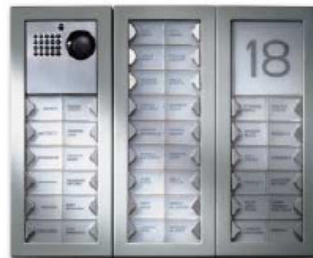

Providing bespoke solutions for the **C**ommercial, **D**omestic and **I**ndustrial market is our speciality.

Powercom is the result of an extremely advanced technological concept where total modularity is one of the major aspects.

Solutions with 1,2,3,4,6 and 9 modules are available.

Powercom: this is **Comelit's** new entrance panel which changes the face of design and the way of working.

Exclusive illumination with blue LED's makes it magical and unmistakable.

Its simple, strong and clean-cut lines, new colours and top quality materials, such as the aluminium module-frames and cornices and the stainless steel faceplates make Powercom an attractive and robust entrance panel.

The Vipkit provides us with the ability to replace an Audio Entry systems where only standard cabling has been installed E.g. no Video Coaxial cable with a semi digital Video System in either Monochrome or colour providing easy of use and reliability.

Simply design, colour and technology. **Powercom.**